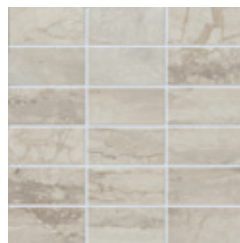

SILVER

**GREY**  
**12" x 24"**  
**NATURAL**  
**POLISHED RECTIFIED**

**SILVER**  
**12" x 24"**  
**NATURAL**  
**POLISHED RECTIFIED**

**GREY**  
**MOSAIC**  
**12" x 12"**  
**NATURAL**

**SILVER**  
**MOSAIC**  
**12" x 12"**  
**NATURAL**

**PACKAGING & PRICING INFORMATION**

SIZE	TYPE	COLOUR	PIECES PER BOX	BOXES PER SKID	PCS. PER S/F
12" x 24"	NATURAL	ALL	6	40	.516
12" x 24"	POLISHED RECTIFIED	ALL	6	40	.526
12" x 12" (2"x4")	MOSAIC	ALL	5	40	1.032