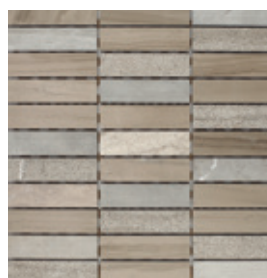

NORTH SEA

OTAVIA
3" x 16"

BLACK SEA
BOII
12" x 12"

NORTH SEA
BOII
12" x 12"

OTAVIA
BOII
12" x 12"

BLACK SEA
MORAVIA
12" x 12"

NORTH SEA
MORAVIA
12" x 12"

OTAVIA
MORAVIA
12" x 12"

VLATA
MORAVIA
12" x 12"

**BLACK SEA
SILESIA
12" x 12"**

**NORTH SEA
SILESIA
12" x 12"**

**OTAVIA
SILESIA
12" x 12"**

**VLATA
SILESIA
12" x 12"**

**NORTH SEA
SUMAVA
12" x 12"**

**OTAVIA
SUMAVA
12" x 12"**

**VLATA
SUMAVA
12" x 12"**

**BLACK SEA STONE
GLASS MINIBRICKS
12" x 12"**

PACKAGING & PRICING INFORMATION

SIZE	TYPE	COLOUR	PIECES PER BOX	BOXES PER SKID	PCS. PER S/F
3" x 16"	PLAIN	BLACK SEA OTAVIA, VLATA	53	54	2.997
3" x 16"	PLAIN	NORTH SEA	53	54	2.997
12" x 12"	BOII	BLACK SEA OTAVIA, VLATA	10	63	.999
12" x 12"	BOII	NORTH SEA	10	63	.999
12" x 12"	SILESIA	BLACK SEA OTAVIA, VLATA	11	63	1.022
12" x 12"	SILESIA	NORTH SEA	11	63	1.022
12" x 12"	SUMAVA	BLACK SEA OTAVIA, VLATA	11	63	1.022
12" x 12"	SUMAVA	NORTH SEA	11	63	1.022
12" x 12"	MINIBRICKS	ALL	12	63	1.062
12" x 12"	MORAVIA	ALL	11	63	1.022