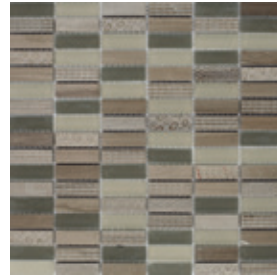

NORTH SEA

OTAVIA
3" x 16"

BLACK SEA
BOII
12" x 12"

NORTH SEA
BOII
12" x 12"

OTAVIA
BOII
12" x 12"

BLACK SEA
MORAVIA
12" x 12"

NORTH SEA
MORAVIA
12" x 12"

OTAVIA
MORAVIA
12" x 12"

VLATA
MORAVIA
12" x 12"

**BLACK SEA
SILESIA
12" x 12"**

**NORTH SEA
SILESIA
12" x 12"**

**OTAVIA
SILESIA
12" x 12"**

**VLATA
SILESIA
12" x 12"**

**NORTH SEA
SUMAVA
12" x 12"**

**OTAVIA
SUMAVA
12" x 12"**

**VLATA
SUMAVA
12" x 12"**

**BLACK SEA STONE
GLASS MINIBRICKS
12" x 12"**

PACKAGING & PRICING INFORMATION

SIZE	TYPE	COLOUR	PIECES PER BOX	BOXES PER SKID	PCS. PER S/F
3" x 16"	PLAIN	BLACK SEA OTAVIA, VLATA	53	54	2.997
3" x 16"	PLAIN	NORTH SEA	53	54	2.997
12" x 12"	BOII	BLACK SEA OTAVIA, VLATA	10	63	.999
12" x 12"	BOII	NORTH SEA	10	63	.999
12" x 12"	SILESIA	BLACK SEA OTAVIA, VLATA	11	63	1.022
12" x 12"	SILESIA	NORTH SEA	11	63	1.022
12" x 12"	SUMAVA	BLACK SEA OTAVIA, VLATA	11	63	1.022
12" x 12"	SUMAVA	NORTH SEA	11	63	1.022
12" x 12"	MINIBRICKS	ALL	12	63	1.062
12" x 12"	MORAVIA	ALL	11	63	1.022