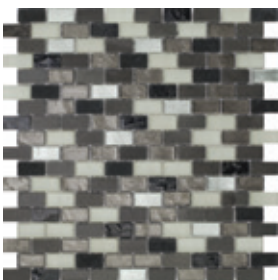

NORTH SEA

OTAVIA
3" x 16"

BLACK SEA
BOII
12" x 12"

NORTH SEA
BOII
12" x 12"

OTAVIA
BOII
12" x 12"

BLACK SEA
MORAVIA
12" x 12"

NORTH SEA
MORAVIA
12" x 12"

OTAVIA
MORAVIA
12" x 12"

VLATA
MORAVIA
12" x 12"

**BLACK SEA
SILESIA
12" x 12"**

**NORTH SEA
SILESIA
12" x 12"**

**OTAVIA
SILESIA
12" x 12"**

**VLATA
SILESIA
12" x 12"**

**NORTH SEA
SUMAVA
12" x 12"**

**OTAVIA
SUMAVA
12" x 12"**

**VLATA
SUMAVA
12" x 12"**

**BLACK SEA STONE
GLASS MINIBRICKS
12" x 12"**

PACKAGING & PRICING INFORMATION

SIZE	TYPE	COLOUR	PIECES PER BOX	BOXES PER SKID	PCS. PER S/F
3" x 16"	PLAIN	BLACK SEA OTAVIA, VLATA	53	54	2.997
3" x 16"	PLAIN	NORTH SEA	53	54	2.997
12" x 12"	BOII	BLACK SEA OTAVIA, VLATA	10	63	.999
12" x 12"	BOII	NORTH SEA	10	63	.999
12" x 12"	SILESIA	BLACK SEA OTAVIA, VLATA	11	63	1.022
12" x 12"	SILESIA	NORTH SEA	11	63	1.022
12" x 12"	SUMAVA	BLACK SEA OTAVIA, VLATA	11	63	1.022
12" x 12"	SUMAVA	NORTH SEA	11	63	1.022
12" x 12"	MINIBRICKS	ALL	12	63	1.062
12" x 12"	MORAVIA	ALL	11	63	1.022