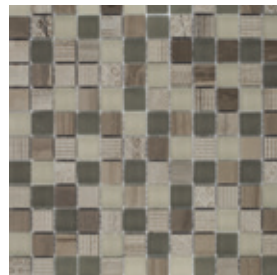

NORTH SEA

OTAVIA
3" x 16"

BLACK SEA
BOII
12" x 12"

NORTH SEA
BOII
12" x 12"

OTAVIA
BOII
12" x 12"

BLACK SEA
MORAVIA
12" x 12"

NORTH SEA
MORAVIA
12" x 12"

OTAVIA
MORAVIA
12" x 12"

VLATA
MORAVIA
12" x 12"

**BLACK SEA
SILESIA
12" x 12"**

**NORTH SEA
SILESIA
12" x 12"**

**OTAVIA
SILESIA
12" x 12"**

**VLATA
SILESIA
12" x 12"**

**NORTH SEA
SUMAVA
12" x 12"**

**OTAVIA
SUMAVA
12" x 12"**

**VLATA
SUMAVA
12" x 12"**

**BLACK SEA STONE
GLASS MINIBRICKS
12" x 12"**

PACKAGING & PRICING INFORMATION

SIZE	TYPE	COLOUR	PIECES PER BOX	BOXES PER SKID	PCS. PER S/F
3" x 16"	PLAIN	BLACK SEA OTAVIA, VLATA	53	54	2.997
3" x 16"	PLAIN	NORTH SEA	53	54	2.997
12" x 12"	BOII	BLACK SEA OTAVIA, VLATA	10	63	.999
12" x 12"	BOII	NORTH SEA	10	63	.999
12" x 12"	SILESIA	BLACK SEA OTAVIA, VLATA	11	63	1.022
12" x 12"	SILESIA	NORTH SEA	11	63	1.022
12" x 12"	SUMAVA	BLACK SEA OTAVIA, VLATA	11	63	1.022
12" x 12"	SUMAVA	NORTH SEA	11	63	1.022
12" x 12"	MINIBRICKS	ALL	12	63	1.062
12" x 12"	MORAVIA	ALL	11	63	1.022