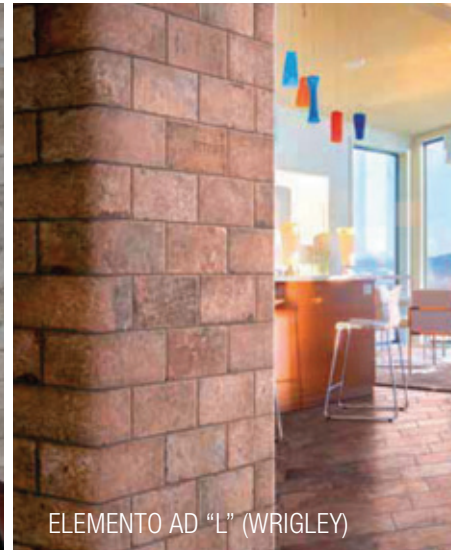

SOUTH SIDE

ELEMENTO AD "L" (WRIGLEY)

OLD CHICAGO
BRICK
4" X 8"

SOUTH SIDE
BRICK
4" X 8"

STATE STREET
BRICK
4" X 8"

WRIGLEY
BRICK
4" X 8"

3 IMPRINTED DECOR PIECES
INCLUDED IN EVERY BOX.

OLD CHICAGO
ESAGONA
9" X 11"

SOUTH SIDE
ESAGONA
9" X 11"

STATE STREET
ESAGONA
9" X 11"

WRIGLEY
ESAGONA
9" X 11"

OLD CHICAGO INSERT
VINTAGE ROSES 1*

OLD CHICAGO INSERT
VINTAGE ROSES 2*

CITY MIX DECOR is a composition of 26 subjects mixed at random in each box. Available in all 4 colours.

ELEMENTO AD "L"
4" X 5.5" X 2.5"
Available in all colours.*

ELEMENTO AD "L" MONOLITICO
4" X 16" X 2"
Available in all colours.*

SOUTH SIDE INSERT
VINTAGE ROSES 1*

SOUTH SIDE INSERT
VINTAGE ROSES 2*

*SPECIAL ORDER. ALLOW 8-10 WEEKS.
FULL BOX ORDERS ONLY. NO RETURNS.