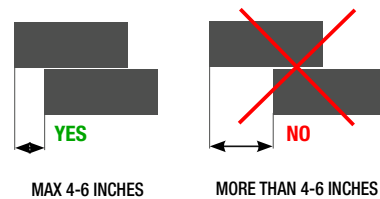

**2016 RETAIL PRICING**

MILK WHITE

**BISQUE**  
4" X 15"

**CARAMEL**  
4" X 15"

**CARBON**  
4" X 15"

**CHARCOAL GREY**  
4" X 15"

**ETON GREEN**  
4" X 15"

**GREEN**  
4" X 15"

**GREY**  
4" X 15"

**IVORY**  
4" X 15"

**MILK WHITE**  
4" X 15"

**OCEAN**  
4" X 15"

**SEA**  
4" X 15"

**SILVER GREY**  
4" X 15"

**2016 RETAIL PRICING**

OCEAN

**PACKAGING & PRICING INFORMATION**

SIZE	TYPE	COLOUR	PIECES PER BOX	BOXES PER SKID	PCS. PER S/F	PRICE PER PIECE	PRICE PER S/F
4" x 15"	NATURAL	ALL	20	60	2.65		

TECHNICAL INFORMATION	
PEI (WEAR RESISTANCE)	N/A
VARIATION	UNIFORM
FROST RESISTANCE	NO
MOHS (SCRATCH RESISTANCE)	N/A
THICKNESS	9mm
WATER ABSORPTION	> 10%
SLIP RESISTANCE	N/A
PORCELAIN	NO
FULL BODY/COLOUR BODY/THRU BODY	NO
FLOOR	NO
WALL	YES
COUNTRY OF ORIGIN	ITALY

When rectangular products are laid in "Running Bond" patterns, the longest side should be staggered in relation to the length of the piece next to it by no more than 4-6 inches.

**IMPORTANT**

**SPECIFICATIONS ARE FOR FLOORTILE ONLY UNLESS OTHERWISE NOTED.**