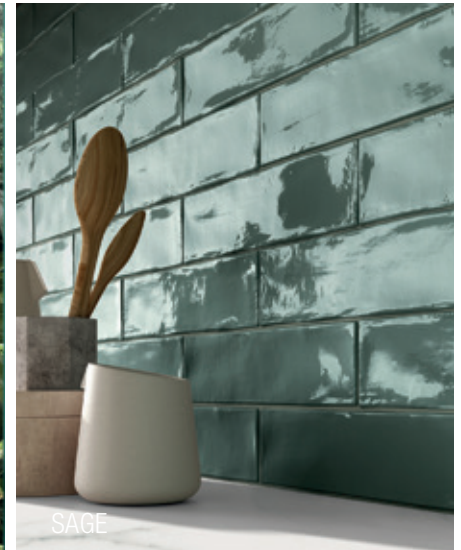

BLUE

SAND

**BLUE**  
WALL TILE  
3" x 12"

**CLAY**  
WALL TILE  
3" x 12"

**COAL**  
WALL TILE  
3" x 12"

**GREY**  
WALL TILE  
3" x 12"

**SAGE**  
WALL TILE  
3" x 12"

**SAND**  
WALL TILE  
3" x 12"

**SMOKE**  
WALL TILE  
3" x 12"

**WHITE**  
WALL TILE  
3" x 12"

**PACKAGING & PRICING INFORMATION**

SIZE	TYPE	COLOUR	PIECES PER BOX	BOXES PER SKID	PCS. PER S/F
3" x 12"	WALL TILE	ALL	22	120	4.088

TECHNICAL INFORMATION	
PEI (WEAR RESISTANCE)	N/A
VARIATION	MODERATE
FROST RESISTANCE	NO
MOHS (SCRATCH RESISTANCE)	N/A
THICKNESS	8mm
WATER ABSORPTION	10%
SLIP RESISTANCE	N/A
PORCELAIN	NO
FULL BODY/COLOUR BODY/THRU BODY	N/A
FLOOR	NO
WALL	YES
COUNTRY OF ORIGIN	ITALY