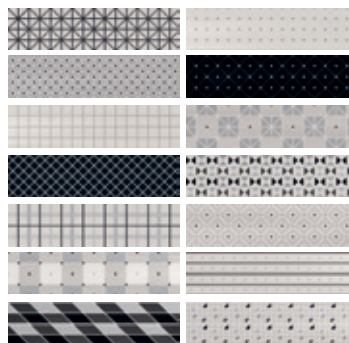

WHITE MATTE

MANTILLE GREY

**BLACK
MATTE**
2" X 10"

**BLACK
GLOSSY**
2" X 10"

**BLUE MOON
MATTE**
2" X 10"

**CREAM
MATTE**
2" X 10"

**DARK GREY
MATTE**
2" X 10"

**LIGHT GREY
MATTE**
2" X 10"

**LIGHT LIME
MATTE**
2" X 10"

**WHITE
MATTE**
2" X 10"

**WHITE
GLOSSY**
2" X 10"

SIGNUM BLUE
2" X 10"

SIGNUM GREY
2" X 10"

SIGNUM LIME
2" X 10"

MANTILLE BLUE LIME
2" X 10"

MANTILLE GREY
2" X 10"

PACKAGING & PRICING INFORMATION

SIZE	TYPE	COLOUR	PIECES PER BOX	BOXES PER SKID	PCS. PER S/F
2" x 10"	MATTE	ALL	68	60	6.31
2" x 10"	GLOSSY	ALL	68	60	6.31
2" x 10"	MANTILLE	ALL	68	60	6.31
2" x 10"	SIGNUM	ALL	68	60	6.31

When rectangular products are laid in "Running Bond" patterns, the longest side should be staggered in relation to the length of the piece next to it by no more than 4-6 inches.

MAX 4-6 INCHES **MORE THAN 4-6 INCHES**