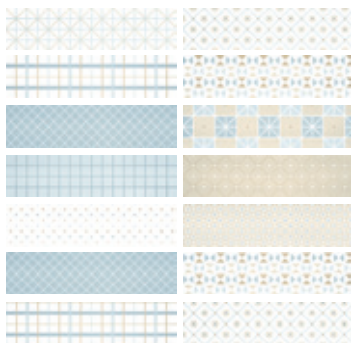

WHITE MATTE

MANTILLE GREY

**BLACK
MATTE**
2" X 10"

**BLACK
GLOSSY**
2" X 10"

**BLUE MOON
MATTE**
2" X 10"

**CREAM
MATTE**
2" X 10"

**DARK GREY
MATTE**
2" X 10"

**LIGHT GREY
MATTE**
2" X 10"

**LIGHT LIME
MATTE**
2" X 10"

**WHITE
MATTE**
2" X 10"

**WHITE
GLOSSY**
2" X 10"

SIGNUM BLUE
2" X 10"

SIGNUM GREY
2" X 10"

SIGNUM LIME
2" X 10"

MANTILLE BLUE LIME
2" X 10"

MANTILLE GREY
2" X 10"

PACKAGING & PRICING INFORMATION

SIZE	TYPE	COLOUR	PIECES PER BOX	BOXES PER SKID	PCS. PER S/F
2" x 10"	MATTE	ALL	68	60	6.31
2" x 10"	GLOSSY	ALL	68	60	6.31
2" x 10"	MANTILLE	ALL	68	60	6.31
2" x 10"	SIGNUM	ALL	68	60	6.31

When rectangular products are laid in "Running Bond" patterns, the longest side should be staggered in relation to the length of the piece next to it by no more than 4-6 inches.

MAX 4-6 INCHES **MORE THAN 4-6 INCHES**