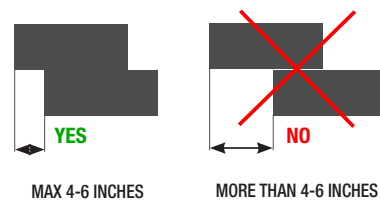

IMPORTANT

SPECIFICATIONS ARE FOR FLOORTILE ONLY UNLESS OTHERWISE NOTED.

Product specifications have been supplied by the manufacturer and are subject to change by the manufacturer without any notice to you or MidgleyWest®. We make no representations or warranties as to the specifications of any product. For more information regarding the specifications listed above please consult the back of this price book.