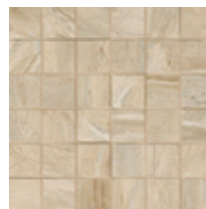

**NIGHT
NATURAL
POLISHED
12" X 24"**

**SAND
NATURAL
POLISHED
12" X 24"**

**NIGHT
MOSAIC
NATURAL
12" X 12"**

**NIGHT
MURETTO
NATURAL
12" X 12"**

**SAND
MOSAIC
NATURAL
12" X 12"**

**SAND
MURETTO
NATURAL
12" X 12"**

PACKAGING & PRICING INFORMATION

SIZE	TYPE	COLOUR	PIECES PER BOX	BOXES PER SKID	PCS. PER S/F
12" x 24"	NATURAL	ALL	7	40	.508
12" x 24"	POLISHED	ALL	7	40	.504
12" x 12"	MOSAIC (2"x2" SQUARES)	ALL	10	36	.997
12" x 12"	MURETTO (2"x4" RECTANGLES)	ALL	10	36	1.01