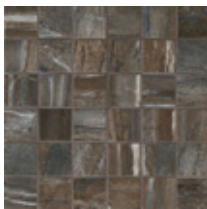

**NIGHT
NATURAL
POLISHED
12" X 24"**

**SAND
NATURAL
POLISHED
12" X 24"**

**NIGHT
MOSAIC
NATURAL
12" X 12"**

**NIGHT
MURETTO
NATURAL
12" X 12"**

**SAND
MOSAIC
NATURAL
12" X 12"**

**SAND
MURETTO
NATURAL
12" X 12"**

PACKAGING & PRICING INFORMATION

SIZE	TYPE	COLOUR	PIECES PER BOX	BOXES PER SKID	PCS. PER S/F
12" x 24"	NATURAL	ALL	7	40	.508
12" x 24"	POLISHED	ALL	7	40	.504
12" x 12"	MOSAIC (2"x2" SQUARES)	ALL	10	36	.997
12" x 12"	MURETTO (2"x4" RECTANGLES)	ALL	10	36	1.01