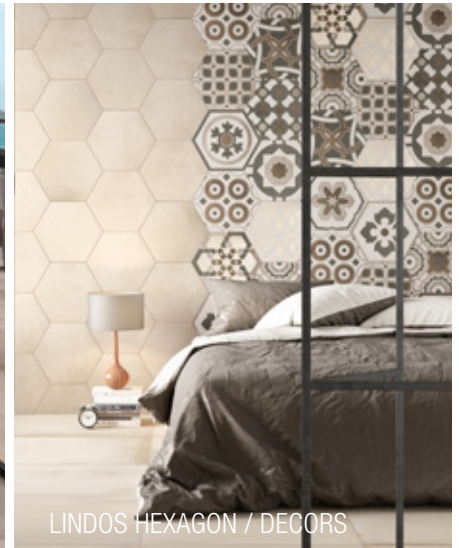

ATTICA

LINDOS HEXAGON / DECORS

ATTICA
NATURAL RECTIFIED
POLISHED RECTIFIED
12" X 24"*

ATTICA
NATURAL RECTIFIED
POLISHED RECTIFIED
24" X 24"*/ 32" X 32"*

ksjdhfjgkYIUyTVI
YR&I^V&T(**INO
UYNOIUUBGkjgk
ugbkuytr97^%^*&
%
\$#D&^G&8097h
870t76rv86%R% N

SPARTA
NATURAL RECTIFIED
POLISHED RECTIFIED
12" X 24"*

SPARTA
NATURAL RECTIFIED
POLISHED RECTIFIED
24" X 24"*/ 32" X 32"*

SPARTA
HEXAGON
RECTIFIED
14" X 16"*

SPARTA
MOSAIC
12" X 12"*

*SPECIAL ORDER. ALLOW 8-10 WEEKS. FULL BOX ORDERS ONLY. NO RETURNS.