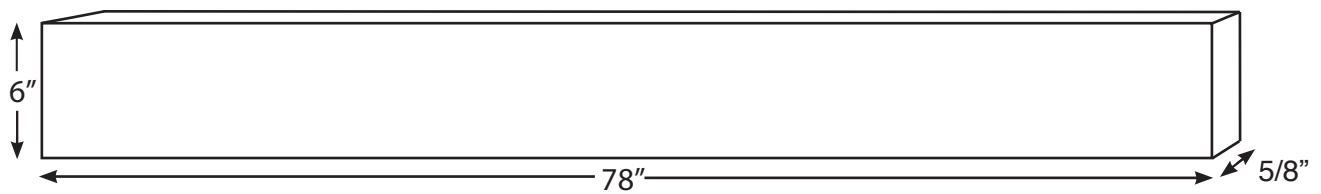

**2015 RETAIL PRICING**

PERLATO SKY  
6 X 78

BIANCO CARRARA  
6 X 78

**2015 RETAIL PRICING**

**PACKAGING & PRICING INFORMATION**

SIZE	TYPE	COLOUR	PIECES PER CRATE	BOXES PER SKID	PCS. PER S/F	PRICE PER PIECE	PRICE PER CRATE
6" X 78" X 5/8"	THRESHOLD	BIANCO CARRARA	50	-	-		
6" X 78" X 5/8"	THRESHOLD	PERLATO SKY	50	-	-		

Prices are valid for full crates only, no cut orders.

**TECHNICAL INFORMATION**

PEI (WEAR RESISTANCE)	INFORMATION NOT AVAILABLE
VARIATION	1 (UNIFORM)
FROST RESISTANCE	NO
MOHS (SCRATCH RESISTANCE)	INFORMATION NOT AVAILABLE
THICKNESS	5/8"
WATER ABSORPTION	INFORMATION NOT AVAILABLE
SLIP RESISTANCE	INFORMATION NOT AVAILABLE
PORCELAIN	NO
FULL BODY/COLOUR BODY/THRU BODY	NO
FLOOR	YES
WALL	YES
COUNTRY OF ORIGIN	ITALY